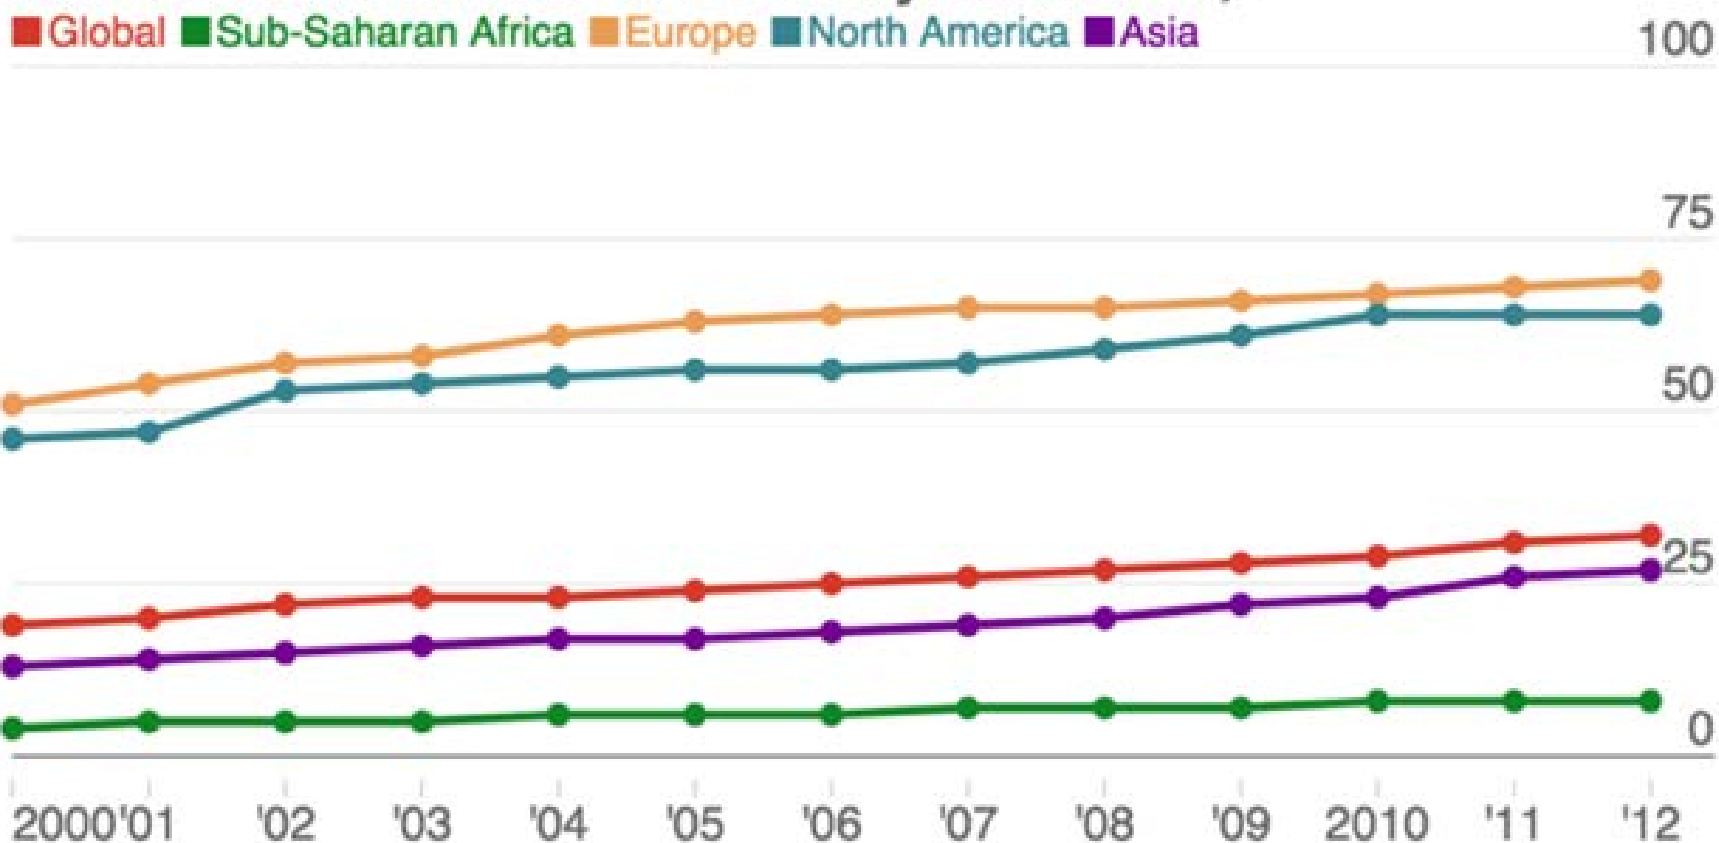

Need for Education and Training

Gross enrollment ratio in tertiary education, %