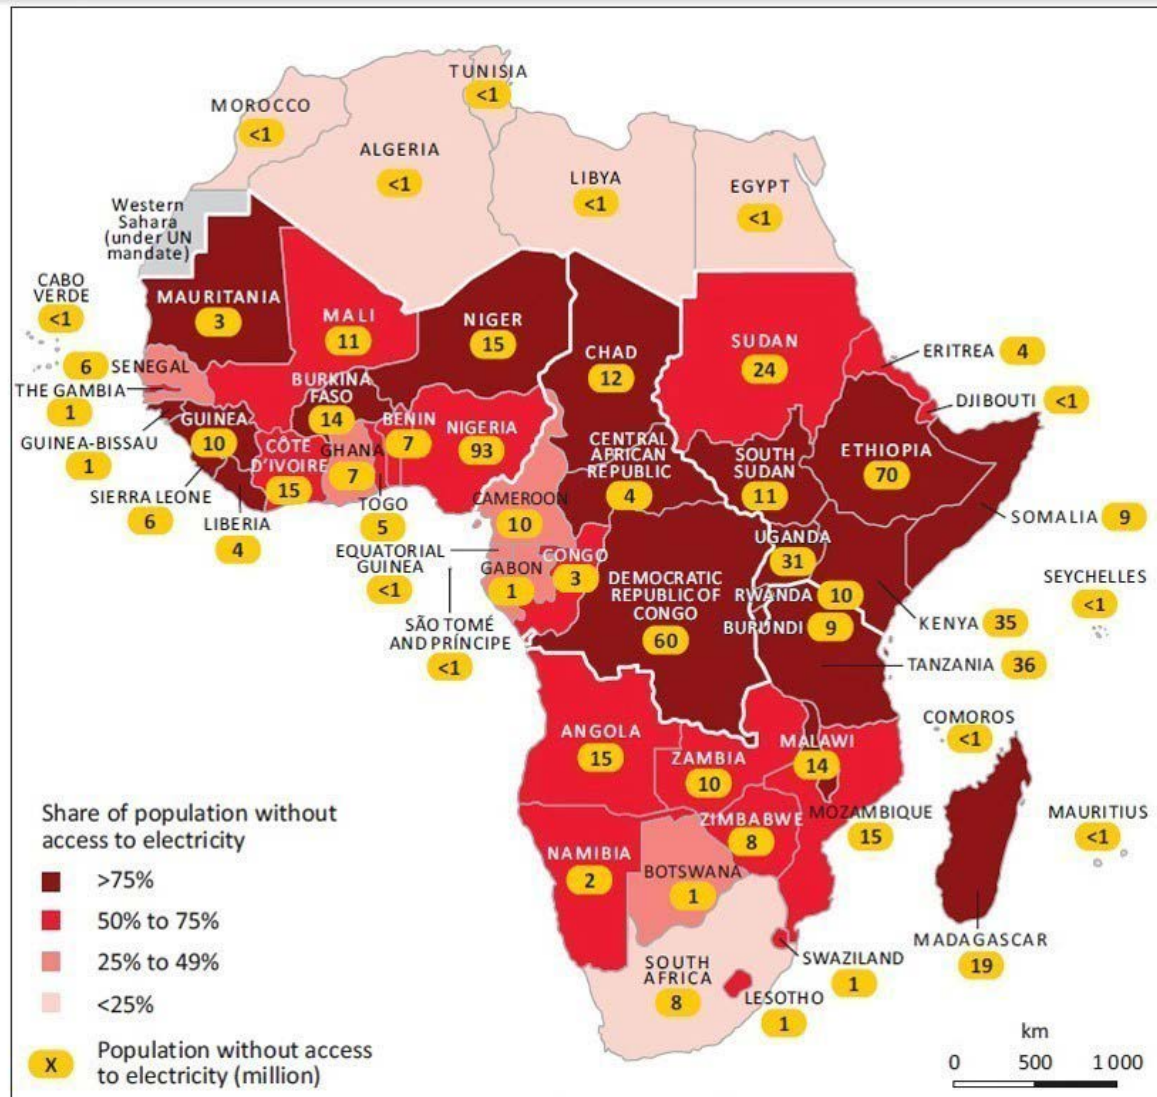

Adriaan Kruger

CEO

2Life Neighbourhood Electric Vehicle
Manufacturers (Pty) Ltd

Education & Training
An African Perspective

Access to Electricity

This map is without prejudice to the status of or sovereignty over any territory, to the delimitation of international frontiers and boundaries and to the name of any territory, city or area.

Need for Education and Training

Gross enrollment ratio in tertiary education, %

Education & Training

An African Perspective

- 1. The challenge with the launch of new technology.**
 - 1.1 The right people**
 - 1.2 The length and depth of training**
 - 1.3 Controlled growth**